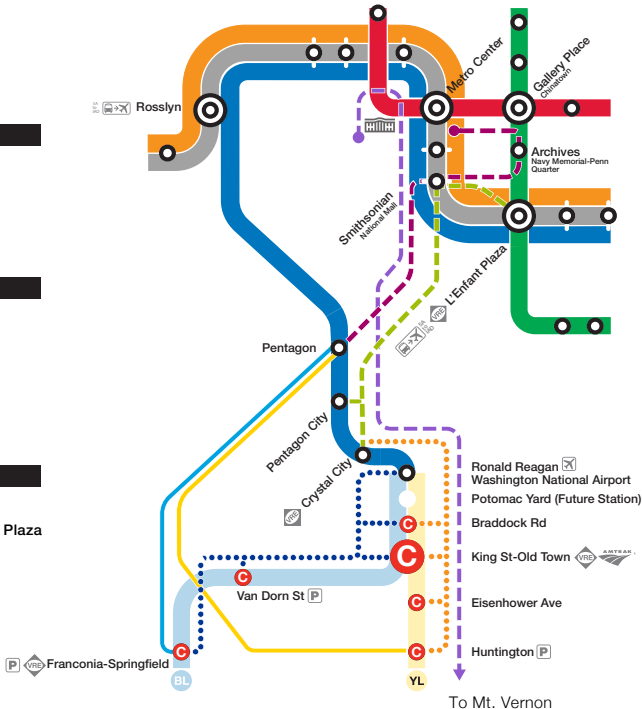

## LOCAL SHUTTLES

**Blue Line Shuttle: Franconia-Springfield - National Airport**

Between Franconia-Springfield, Van Dorn St, King St-Old Town, Braddock Rd, & National Airport

**Yellow Line Shuttle: Huntington - Crystal City**

Between Huntington, Eisenhower Ave, King St-Old Town, Braddock Rd, & Crystal City

## DC SHUTTLES (Weekday Rush Hour Only)

**VA-DC Shuttle 1: Crystal City - L'Enfant**

Between Crystal City, Pentagon City, Smithsonian, & L'Enfant Plaza

**VA-DC Shuttle 2: Pentagon - Archives**

Between Pentagon, Smithsonian, & Archives

**VA-DC Shuttle 3: Mt. Vernon - Potomac Park (11Y Route)**

Between Mt. Vernon, Alexandria, & Potomac Park (Peak Direction Only)

**C** Station Closed

**O** Station Open

**T** Transfer Station

No BL YL service south of Ronald Reagan Washington National Airport